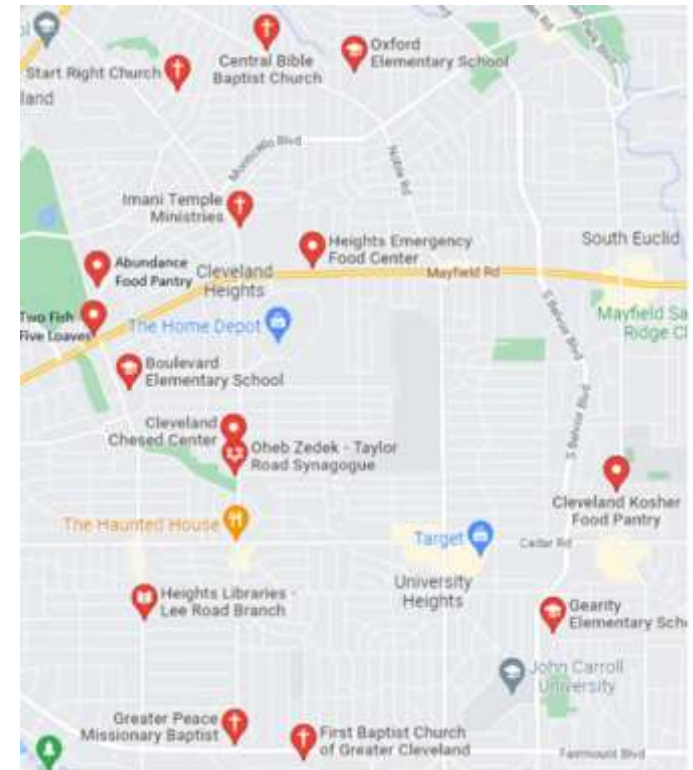

Food Resource Information

Abundance Food Pantry

3031 Monticello Blvd.
Cleveland Hts., OH 44118
216-321-2660

Boulevard Elementary School

1749 Lee Road
Cleveland Heights, OH 44118
216-371-7140

Central Bible Baptist Church

2285 Noble Road
Cleveland, OH 44121
216-346-2893

Cleveland Chesed Center

1898 S. Taylor Rd.
Cleveland Heights, OH 44118
216-932-3115

Cleveland Heights-University Heights Public Library

2345 Lee Road
Cleveland, OH 44118
216-932-3600

Cleveland Kasher Food Pantry

2004 South Green Road
Cleveland, OH 44121
216-382-7202

First Baptist Church of Greater Cleveland

3630 Fairmount Blvd.
Cleveland, OH 44118
216-932-7480

Gearity Elementary School

2323 Wrenford Road #3902
University Heights, OH 44118
216-371-6515

Greater Peace Missionary Baptist Church

3435 Fairmount Blvd.
Cleveland, OH 44118
216-321-3481

Heights Emergency Food Center

3663 Mayfield Road
Cleveland, OH 44121
216-381-0707

Imani Temple Ministries

2463 North Taylor Rd.
Cleveland Hts., OH 44118
216-231-9902

Oxford Elementary School

939 Quilliams Road
Cleveland Heights, OH 44121
216-371-6525

Start Right Community Development Corp.

977 Caledonia Avenue
Cleveland Heights, OH 44112
216-458-1808

Two Fish Five Loaves

2490 Lee Blvd., Suite 219
Cleveland, OH 44118
216-972-6172

www.heightslibrary.org